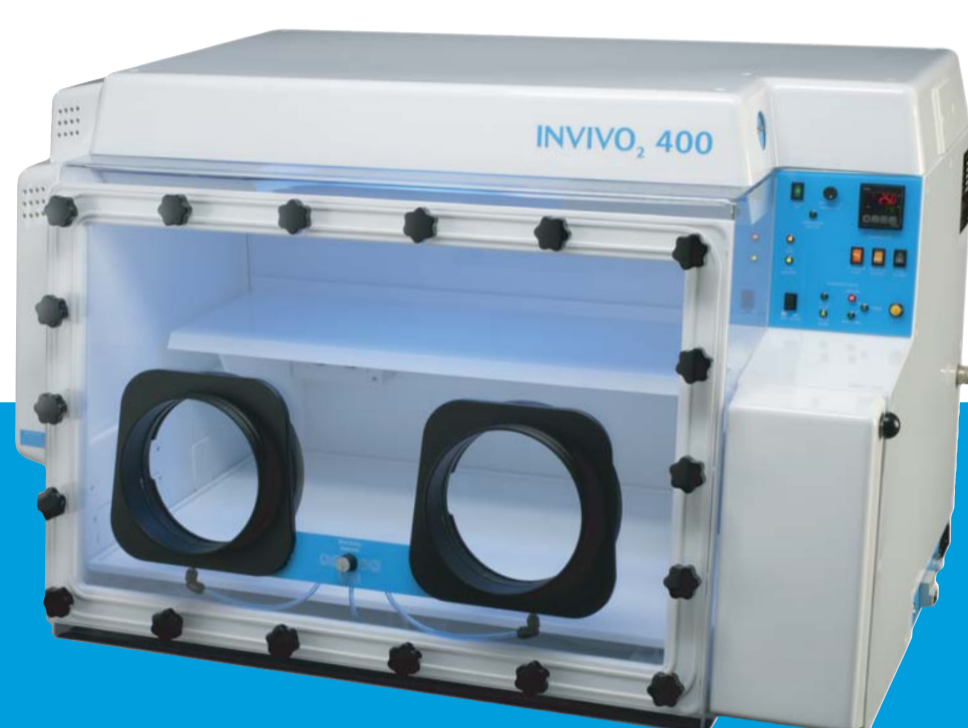

## HYPOXIC WORKSTATIONS

# INVIVO<sub>2</sub>

THE ULTIMATE FLEXIBLE WORKSTATION

- Rapid and convenient sample loading
- O<sub>2</sub> control for precise In Vivo conditions
- Single plate entry system
- Internal power for accessories
- Easy front access for cleaning and servicing