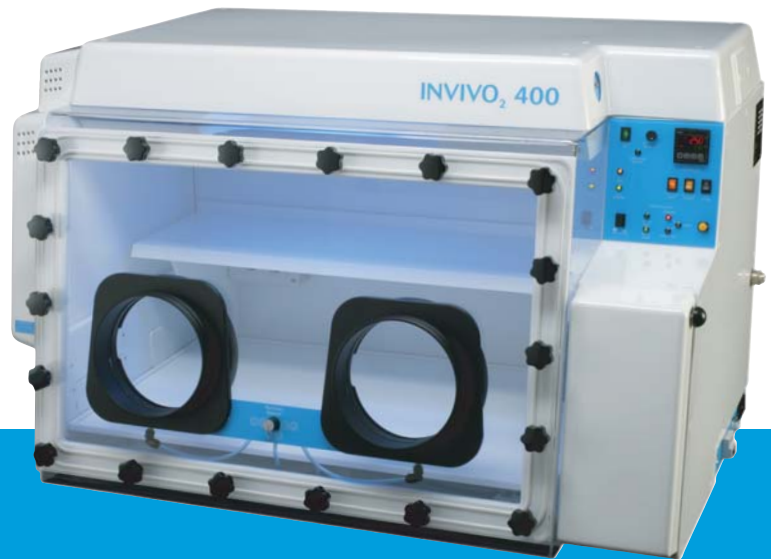

**RUSKINN**  
TECHNOLOGY LTD

HYPOXIC  
WORKSTATIONS

**INVIVO<sub>2</sub>**

THE ULTIMATE FLEXIBLE WORKSTATION

- Rapid and convenient sample loading
- O<sub>2</sub> control for precise In Vivo conditions
- Single plate entry system
- Internal power for accessories
- Easy front access for cleaning and servicing